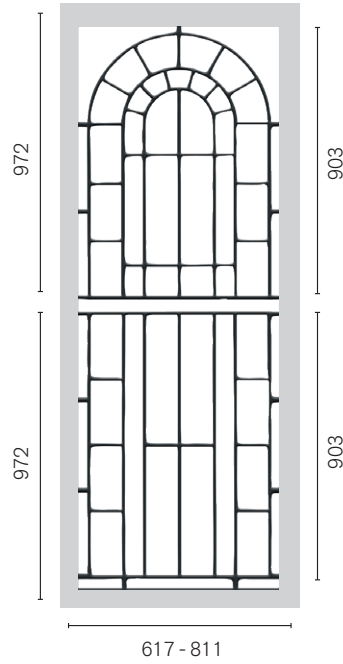

SP53AB | Vines
2 per door

SP79 | Arch
2 per door

HINGED DOORS PANELS

SIMPLY CLASSIC DESIGNS BY COLONIAL CASTINGS

SP13BB | Rectangles
2 per door

SP13AB | Arch

SP29AB | Gate
2 per door

SP44AB | Classic