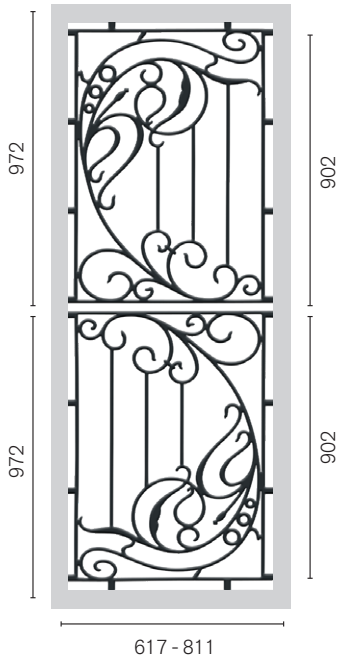

SP53AB | Vines
2 per door