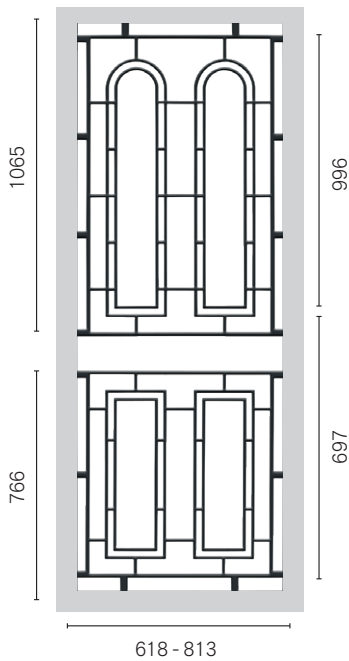

SP51AB | Dual Arch