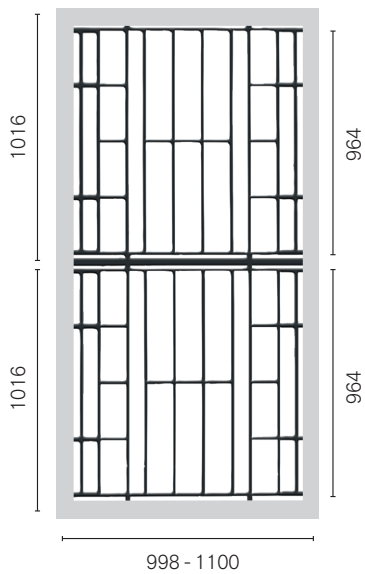

SP21 | Chaos

2 per door

SLIDING DOORS

SIMPLY CLASSIC DESIGNS BY COLONIAL CASTINGS

SP15BB | Rectangles

2 per door

SP48S | Rectangles

2 per door