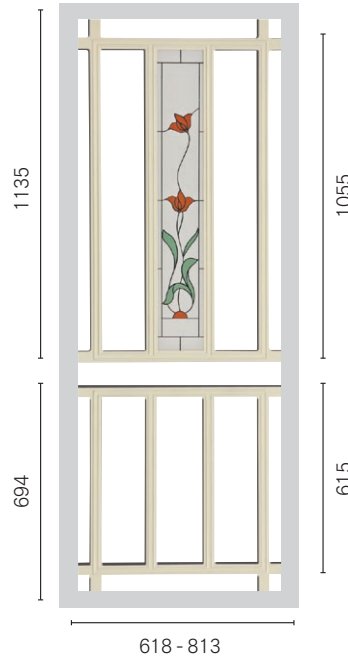

SAFETY SCREENS | **DOORS
PANELS**

HINGED DOOR PANELS

WITH GLASS INSERTS BY COLONIAL CASTINGS

SP61AB | Black Orchid

SP61AB | Rose Jewel

SP62AB | Red Orchid

SP65AB | Red Glass

SP65AB | Rice Paper Glass