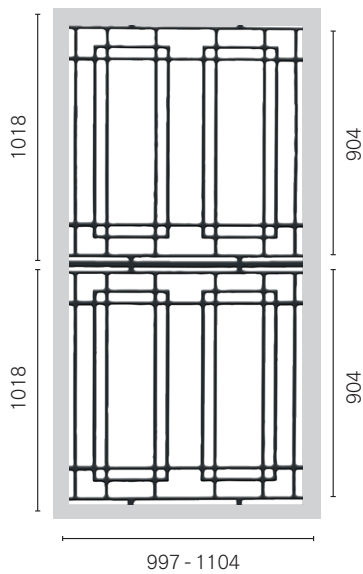

SP21 | Chaos

2 per door

SLIDING DOORS

SIMPLY CLASSIC DESIGNS BY COLONIAL CASTINGS

SP15BB | Rectangles

2 per door

SP48S | Rectangles

2 per door