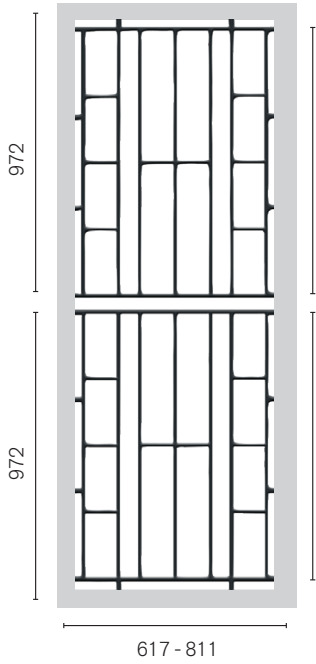

SP53AB | Vines
2 per door

SP79 | Arch
2 per door

HINGED DOORS PANELS

SIMPLY CLASSIC DESIGNS BY COLONIAL CASTINGS

SP13BB | Rectangles
2 per door

SP13AB | Arch

SP29AB | Gate
2 per door

SP44AB | Classic