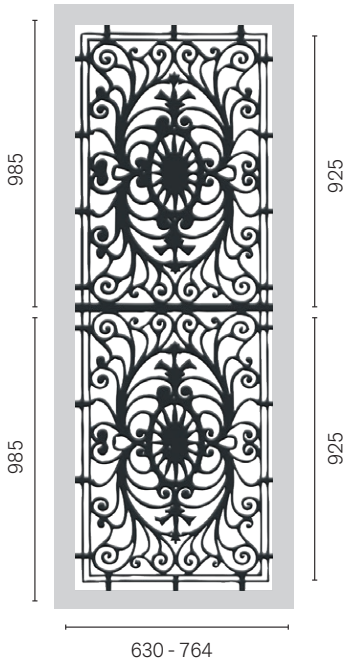

SP51AB | Dual Arch

SP55 | Curly
2 per door

SP56 | Curly
2 per door

SP57AB | Curly

HINGED DOORS PANELS

SIMPLY CLASSIC DESIGNS BY COLONIAL CASTINGS

SP6 | Tribal

2 per door