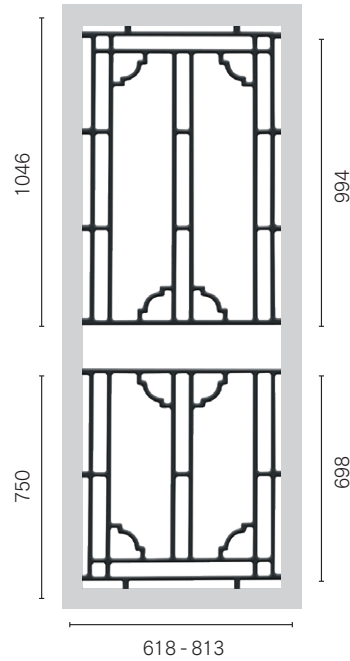

* Frame not included

HINGED DOORS PANELS

SIMPLY CLASSIC DESIGNS BY COLONIAL CASTINGS

SP14AB | Flower

SP18AB | Flower

SP27AB | Architrave

SP34AB | Rectangles

SP71AB | Art Deco Orange
With Coloured Disc Inserts