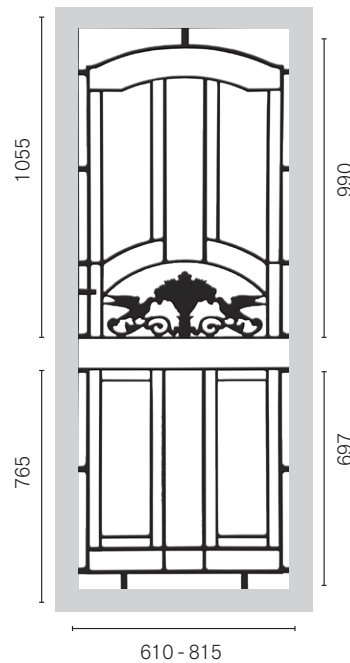

SP78AB | Doves

GLASS INSERT COLOUR OPTIONS:

Colours are for illustrative purposes

TEAL BLUE	RICE PAPER
OLIVE GREEN	RED GLASS
	BLACK

DISC INSERT COLOUR OPTIONS:

Colours are for illustrative purposes

- BRIGHT RED
- BISTRO ORANGE
- SATIN BLACK
- FRENCH BLUE