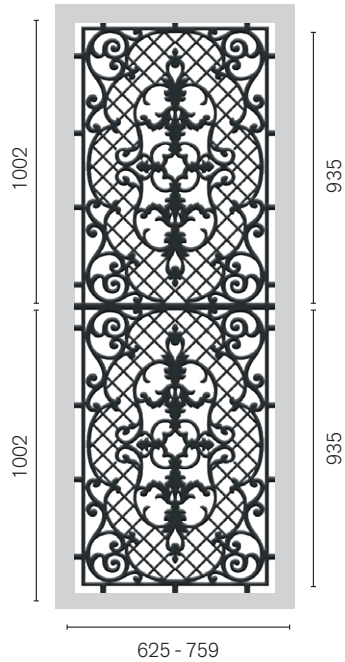

SP21 | Chaos

2 per door