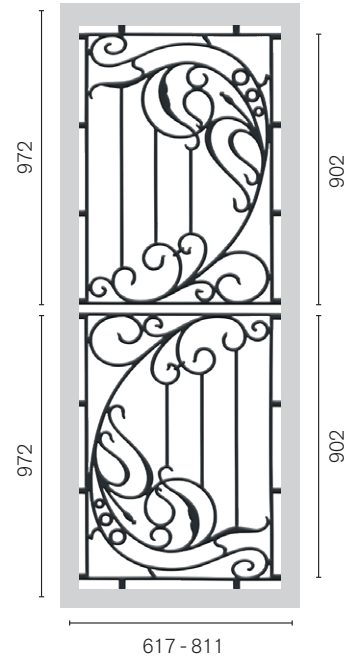

- BRIGHT RED
- BISTRO ORANGE
- SATIN BLACK
- FRENCH BLUE

HINGED DOORS PANELS

SIMPLY CLASSIC DESIGNS BY COLONIAL CASTINGS

SP17 | Semi Circle
2 per door

SP37AB | Cross

SP50AB | Double Vine

SP52AB | Vines
2 per door