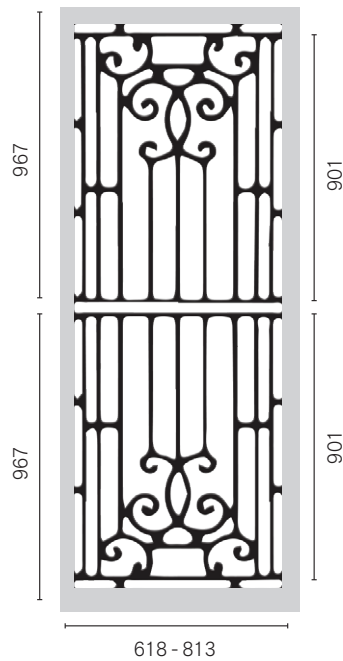

SP55 | Curly
2 per door