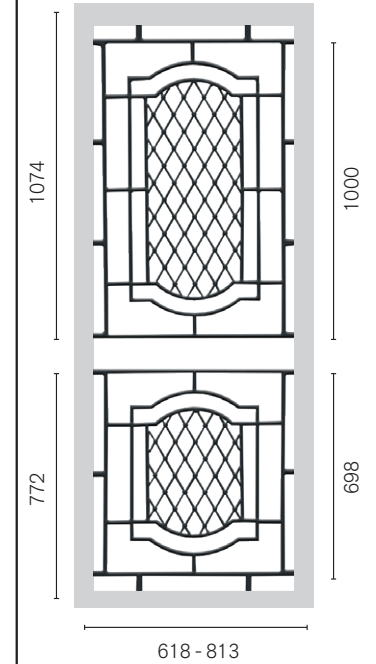

SP53AB | Vines
2 per door

SP79 | Arch
2 per door

HINGED DOORS PANELS

SIMPLY CLASSIC DESIGNS BY COLONIAL CASTINGS

SP13BB | Rectangles
2 per door

SP13AB | Arch

SP29AB | Gate
2 per door

SP44AB | Classic