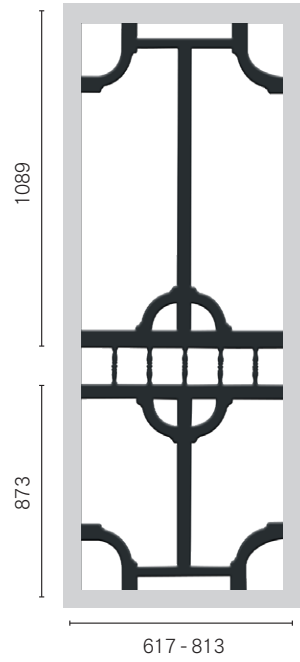

- BRIGHT RED
- BISTRO ORANGE
- SATIN BLACK
- FRENCH BLUE

HINGED DOORS PANELS

SIMPLY CLASSIC DESIGNS BY COLONIAL CASTINGS

SP17 | Semi Circle
2 per door

SP37AB | Cross

SP50AB | Double Vine

SP52AB | Vines
2 per door