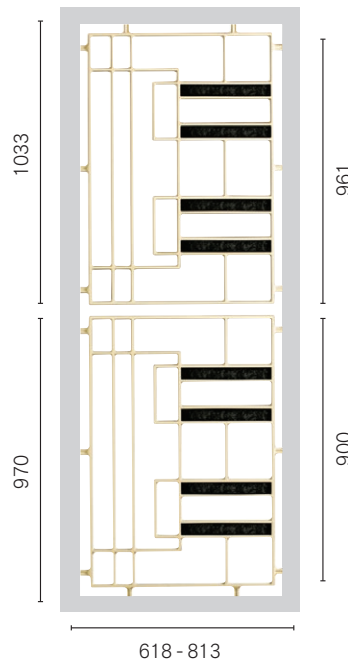

SP65AB | Black Glass

These glass panel doors feature elegant decorative designs embossed on glass panels.

To clean simply wipe over with a damp cloth, avoid all acid based cleaners.

Kookaburra Glass Insert available

* Frame not included