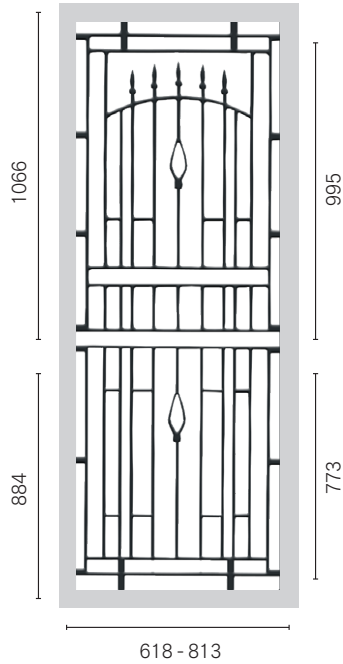

SP53AB | Vines
2 per door

SP79 | Arch
2 per door

HINGED DOORS PANELS

SIMPLY CLASSIC DESIGNS BY COLONIAL CASTINGS

SP13BB | Rectangles
2 per door

SP13AB | Arch

SP29AB | Gate
2 per door

SP44AB | Classic