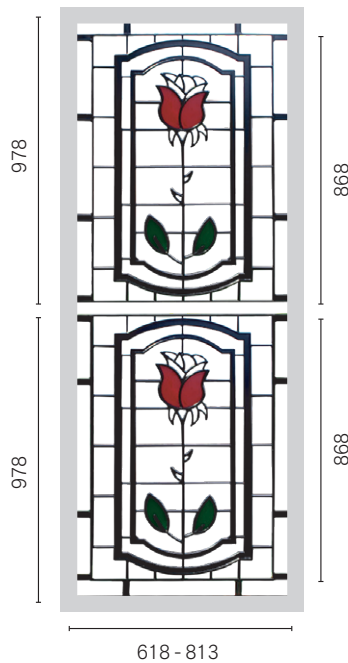

SP75AB | Roses