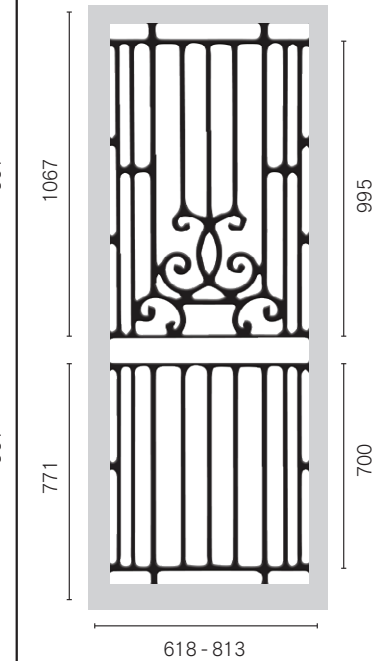

SP51AB | Dual Arch

SP55 | Curly
2 per door

SP56 | Curly
2 per door

SP57AB | Curly

HINGED DOORS PANELS

SIMPLY CLASSIC DESIGNS BY COLONIAL CASTINGS

SP6 | Tribal

2 per door