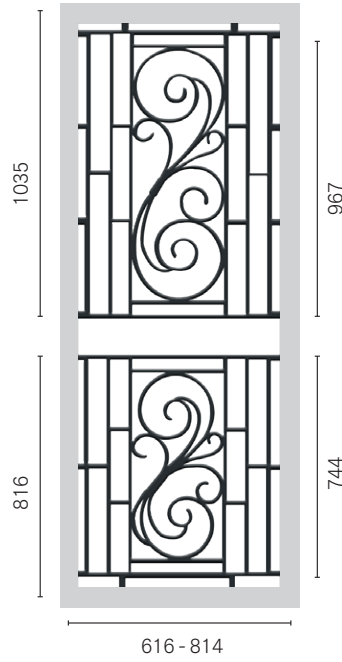

- BRIGHT RED
- BISTRO ORANGE
- SATIN BLACK
- FRENCH BLUE

HINGED DOORS PANELS

SIMPLY CLASSIC DESIGNS BY COLONIAL CASTINGS

SP17 | Semi Circle
2 per door

SP37AB | Cross

SP50AB | Double Vine

SP52AB | Vines
2 per door