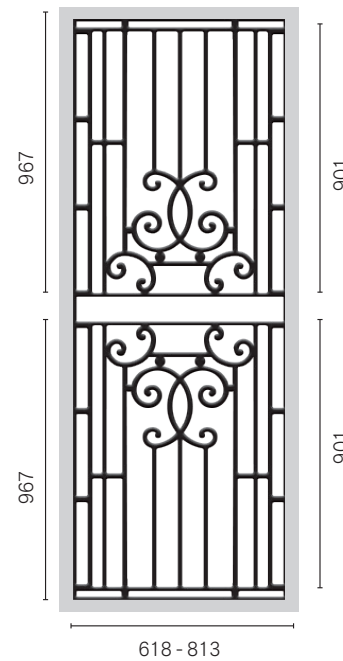

SP56 | Curly
2 per door