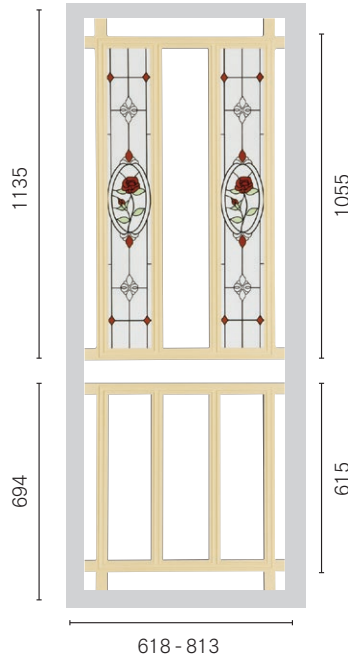

SAFETY SCREENS | **DOORS
PANELS**

HINGED DOOR PANELS

WITH GLASS INSERTS BY COLONIAL CASTINGS

SP61AB | Black Orchid

SP61AB | Rose Jewel

SP62AB | Red Orchid

SP65AB | Red Glass

SP65AB | Rice Paper Glass