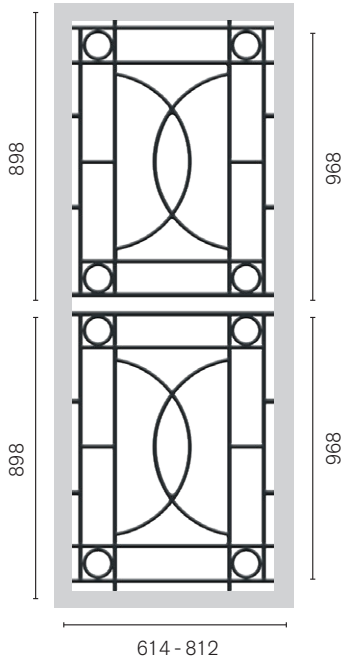

HINGED DOORS PANELS

SIMPLY CLASSIC DESIGNS BY COLONIAL CASTINGS

SP17 | Semi Circle
2 per door