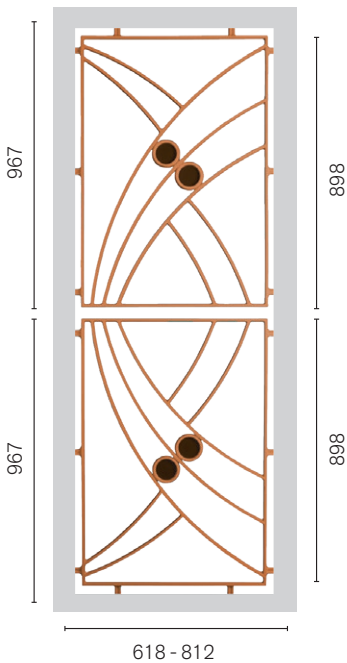

SP71AB | Art Deco Orange
With Coloured Disc Inserts