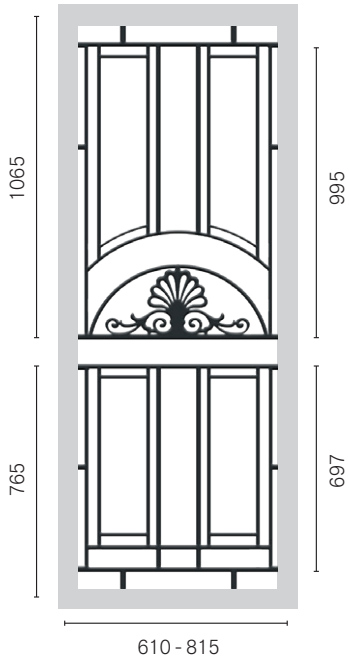

HINGED DOORS PANELS

SIMPLY CLASSIC DESIGNS BY COLONIAL CASTINGS

SP14AB | Flower