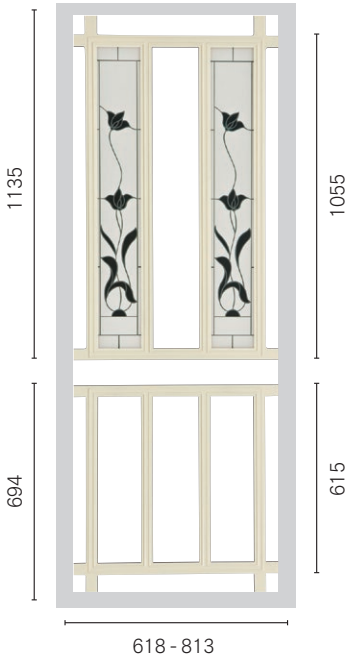

SAFETY SCREENS | **DOORS
PANELS**

HINGED DOOR PANELS

WITH GLASS INSERTS BY COLONIAL CASTINGS

SP61AB | Black Orchid

SP61AB | Rose Jewel

SP62AB | Red Orchid

SP65AB | Red Glass

SP65AB | Rice Paper Glass